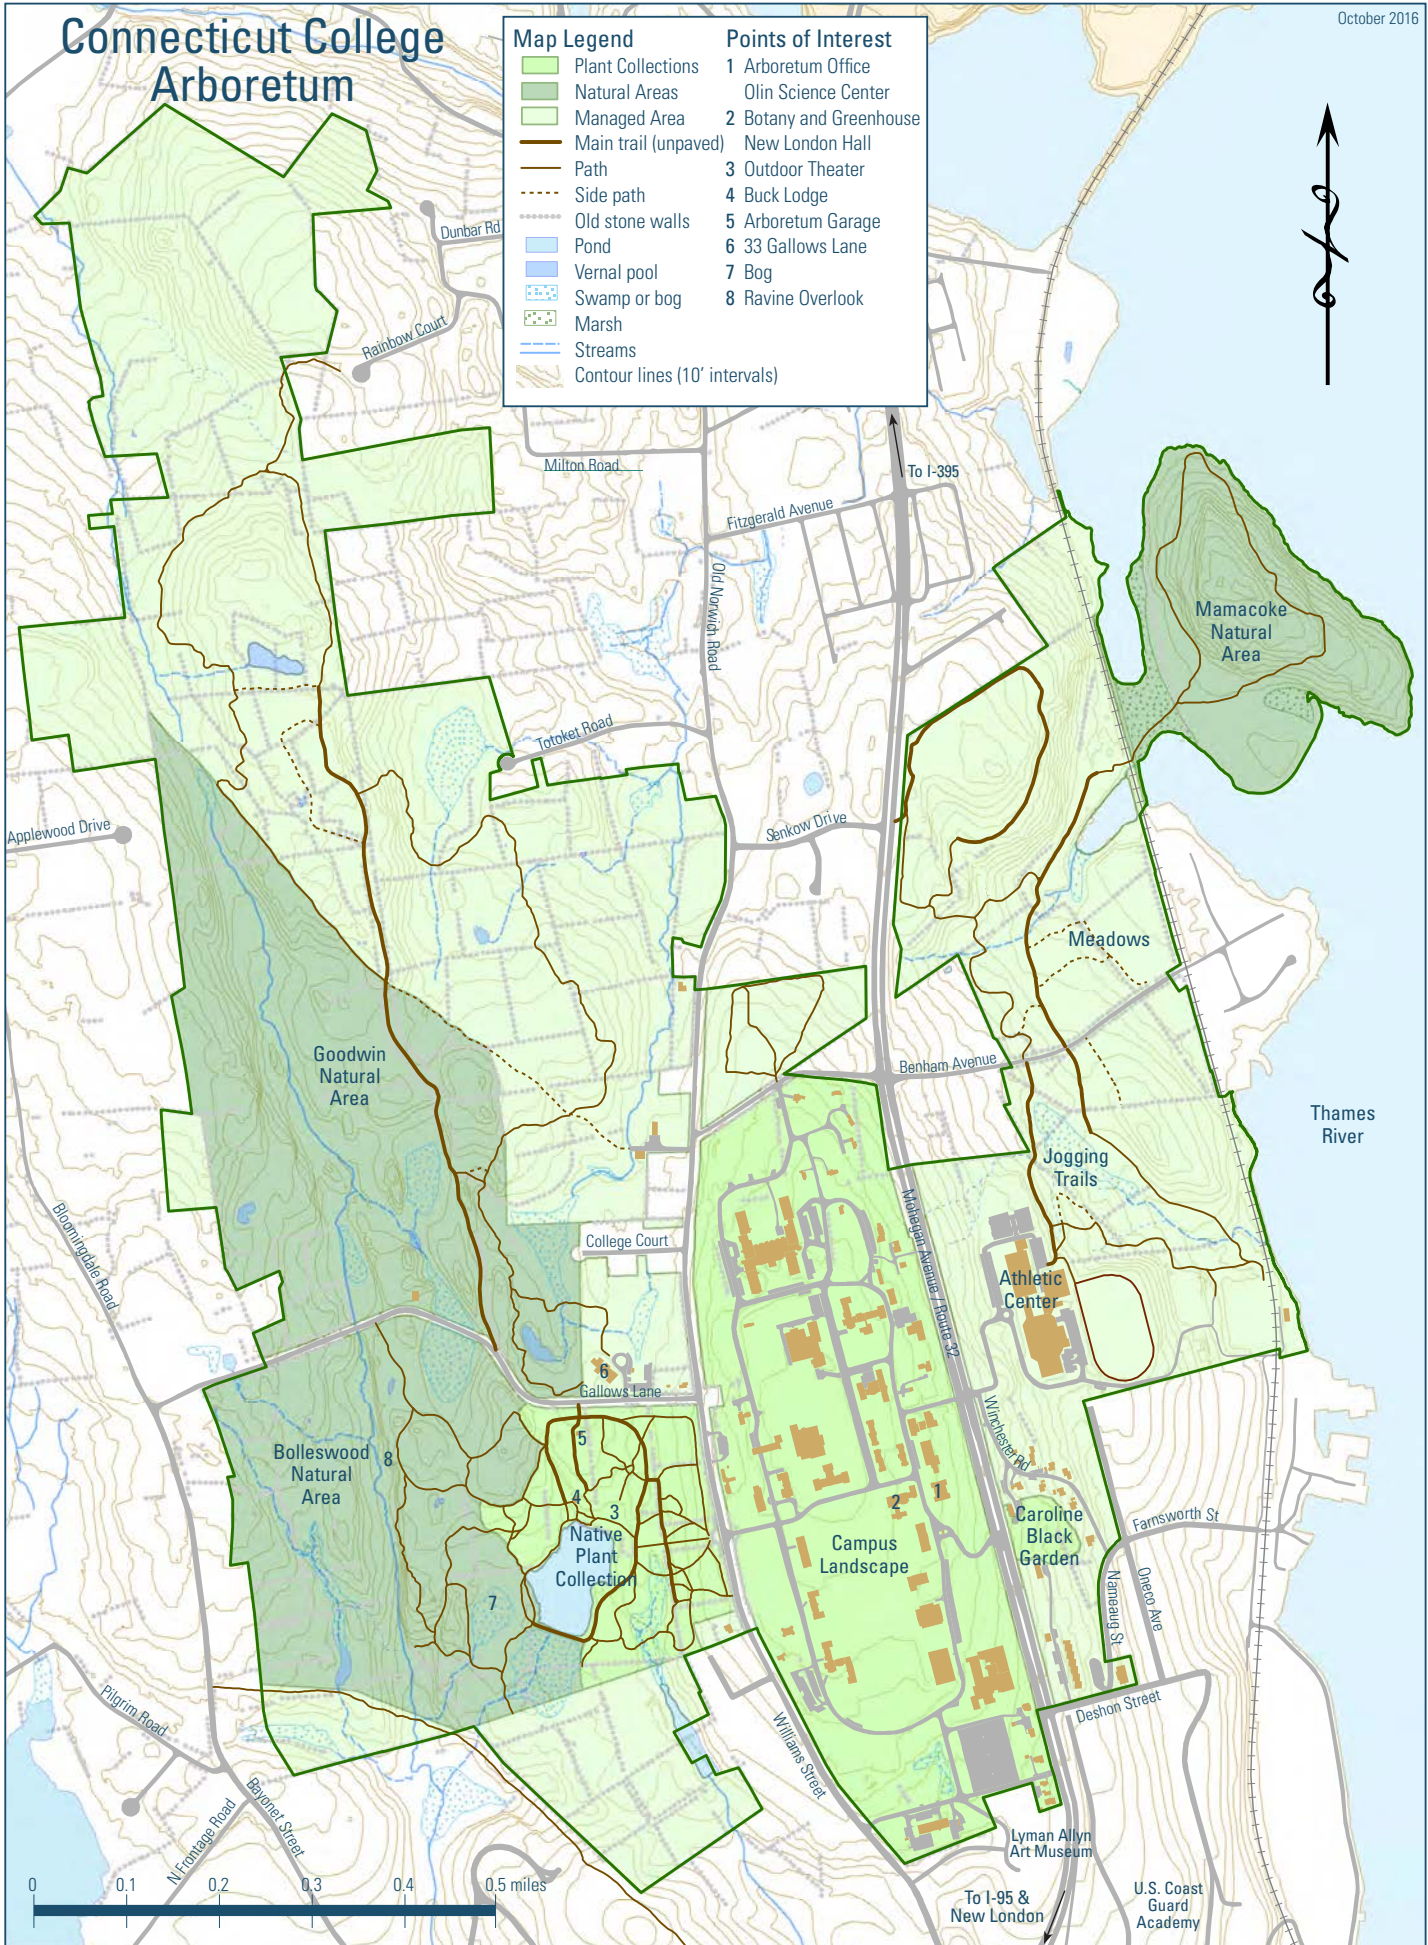

Connecticut College Arboretum

October 2016

Map Legend	Points of Interest
Plant Collections	1 Arboretum Office
Natural Areas	2 Olin Science Center
Managed Area	3 Botany and Greenhouse
Main trail (unpaved)	4 New London Hall
Path	5 Outdoor Theater
Side path	6 Buck Lodge
Old stone walls	7 Arboretum Garage
Pond	8 33 Gallows Lane
Vernal pool	9 Bog
Swamp or bog	10 Ravine Overlook
Marsh	
Streams	
Contour lines (10' intervals)	

To I-95 & New London
U.S. Coast Guard Academy